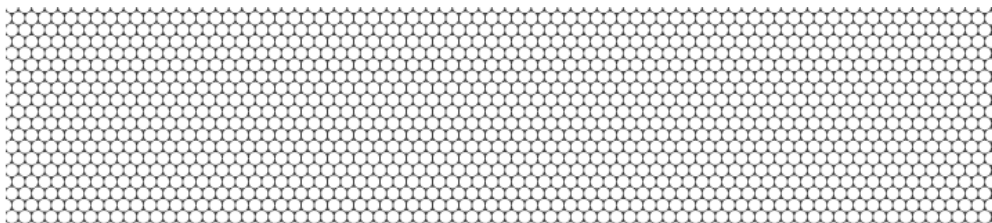

Qinghe Metal Mesh Co.

material : cold rolled steel , Galv steel ,Aluminium

Hole	0.8mm
Pitch	1.6mm
Open area	23%
Type	Stagered
Size available	3ft x 8ft
	1m x 2m
	4ft x 8ft
	4ft x 10ft

material : cold rolled steel , Galv steel ,Aluminium

Hole	1.2mm
Pitch	1.6mm
Open area	51%
Type	Stagered
Size available	3ft x 8ft
	1m x 2m
	4ft x 8ft
	4ft x 10ft

material : cold rolled steel , Galv steel ,Aluminium

Hole	1.2mm
Pitch	1.6mm
Open area	45%
Type	Staight
Size available	3ft x 8ft
	1m x 2m
	4ft x 8ft
	4ft x 10ft

material : cold rolled steel , Galv steel ,Aluminium

Hole	1.2mm
Pitch	2.0mm
Open area	32%
Type	Stagered
Size available	3ft x 8ft
	1m x 2m
	4ft x 8ft
	4ft x 10ft

material : cold rolled steel , Galv steel ,Aluminium